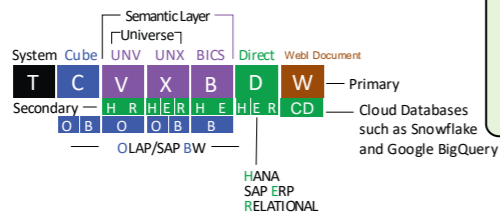

SAP BusinessObjects BI platform 4.3 Architecture

June 2020

Legend

- D** Direct access to reporting databases
- VXB** Via Universe to reporting databases
- C** Via OLAP or BW Cubes - semantic layer
- T** Direct access to system databases
- Via 3-tier architecture (using HTTP)
- .-.- Via web services (Using SOAP)
- Web applications
- SAP BusinessObjects BI platform infrastructure 4.3

Database connections supported by SAP product 17 possible connection types

Legend

- Semantic Layer
- System Databases
- Databases
- CMS system Database
- Auditing Data Store
- Monitoring Database
- Commentary Database
- Full Client
- Full Client Administration Tool
- Semantic Layer Design Tool
- Web Client
- Web Client Administration Tool
- Mobile Client

Database Access

- Secondary access via...
- ...Primary direct access bus
- Database bus