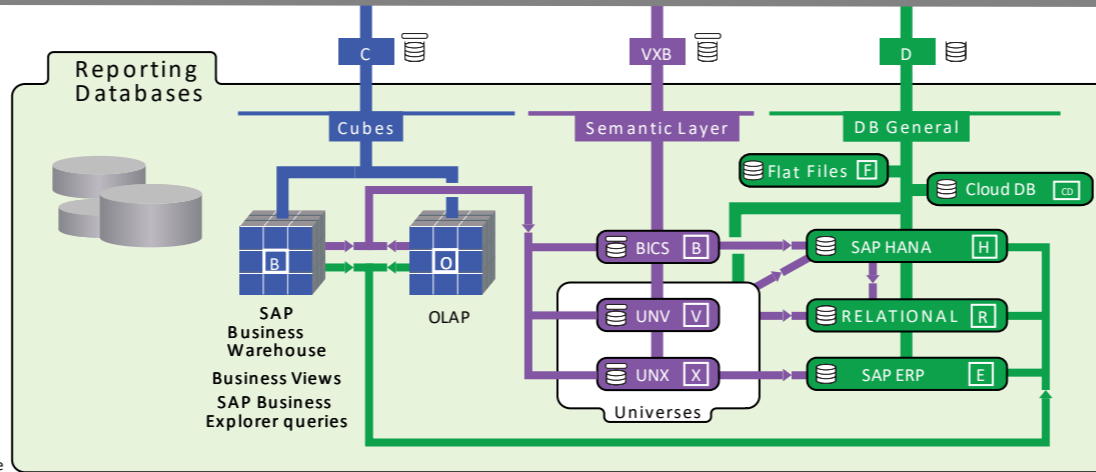

SAP BusinessObjects BI platform 4.3 Architecture

June 2020

Legend

- D** Direct access to reporting databases
- VXB** Via Universe to reporting databases
- C** Via OLAP or BW Cubes - semantic layer
- T** Direct access to system databases
- Via 3-tier architecture (using HTTP)
- .-.- Via web services (Using SOAP)
- Web applications
- SAP BusinessObjects BI platform infrastructure 4.3

Database connections supported by SAP product 17 possible connection types

Legend

- Semantic Layer
- System Databases
- Databases
- CMS system Database
- Auditing Data Store
- Monitoring Database
- Commentary Database
- Full Client
- Full Client Administration Tool
- Semantic Layer Design Tool
- Web Client
- Web Client Administration Tool
- Mobile Client

Database Access

- Secondary access via...
- ...Primary direct access bus
- Database bus