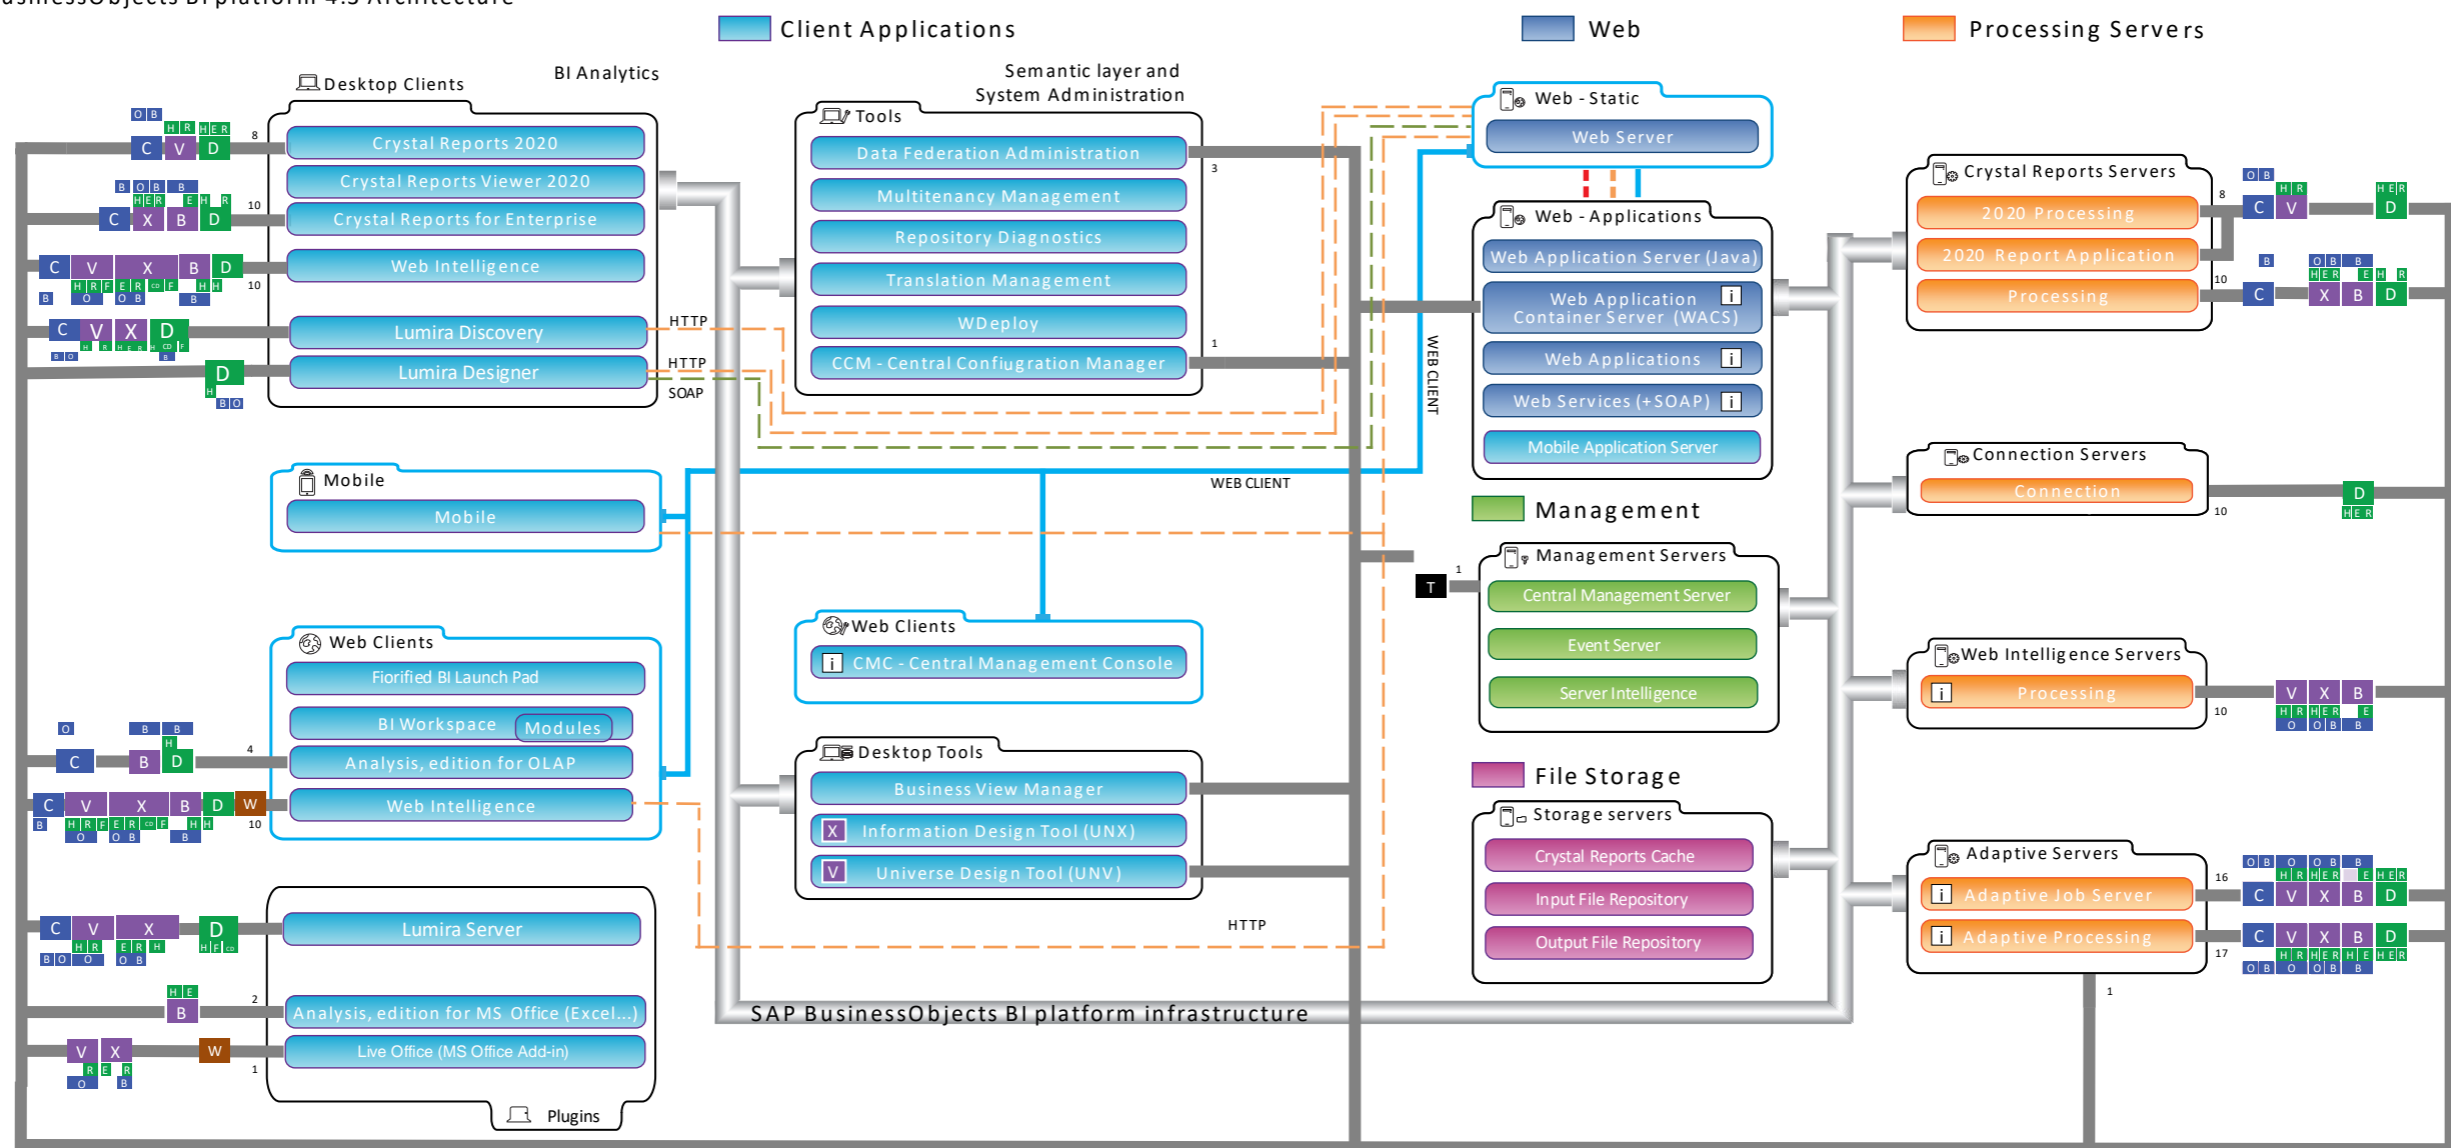

SAP BusinessObjects BI platform 4.3 Architecture

June 2020

Legend

- D** Direct access to reporting databases
- VXB** Via Universe to reporting databases
- C** Via OLAP or BW Cubes - semantic layer
- T** Direct access to system databases
- Via 3-tier architecture (using HTTP)
- .-.- Via web services (Using SOAP)
- Web applications
- SAP BusinessObjects BI platform infrastructure 4.3

Database connections supported by SAP product 17 possible connection types

Legend

- Semantic Layer
- System Databases
- Databases
- CMS system Database
- Auditing Data Store
- Monitoring Database
- Commentary Database
- Full Client
- Full Client Administration Tool
- Semantic Layer Design Tool
- Web Client
- Web Client Administration Tool
- Mobile Client

Database Access

- Secondary access via...
- ...Primary direct access bus
- Database bus