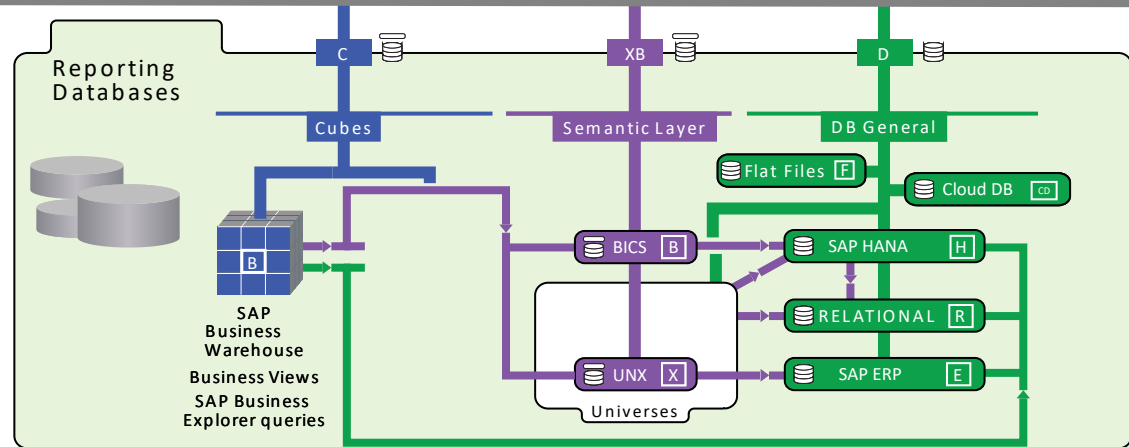

SAP BusinessObjects BI 2025 Architecture

March 2025

- Legend**
- D** Direct access to reporting databases
 - VXB** Via Universe to reporting databases
 - C** Via P or BW Cubes - semantic layer
 - T** Direct access to system databases
 - Via 3-tier architecture (using HTTP)
 - Via web services (Using SOAP)
 - Web applications
 - SAP BusinessObjects BI platform infrastructure 2025

- Legend**
- Semantic Layer
 - System Databases
 - Databases
 - CMS system Database
 - Auditing Data Store
 - Monitoring Database
 - Commentary Database

- Database Access**
- Secondary access via...
 - ...Primary direct access bus
 - Database bus