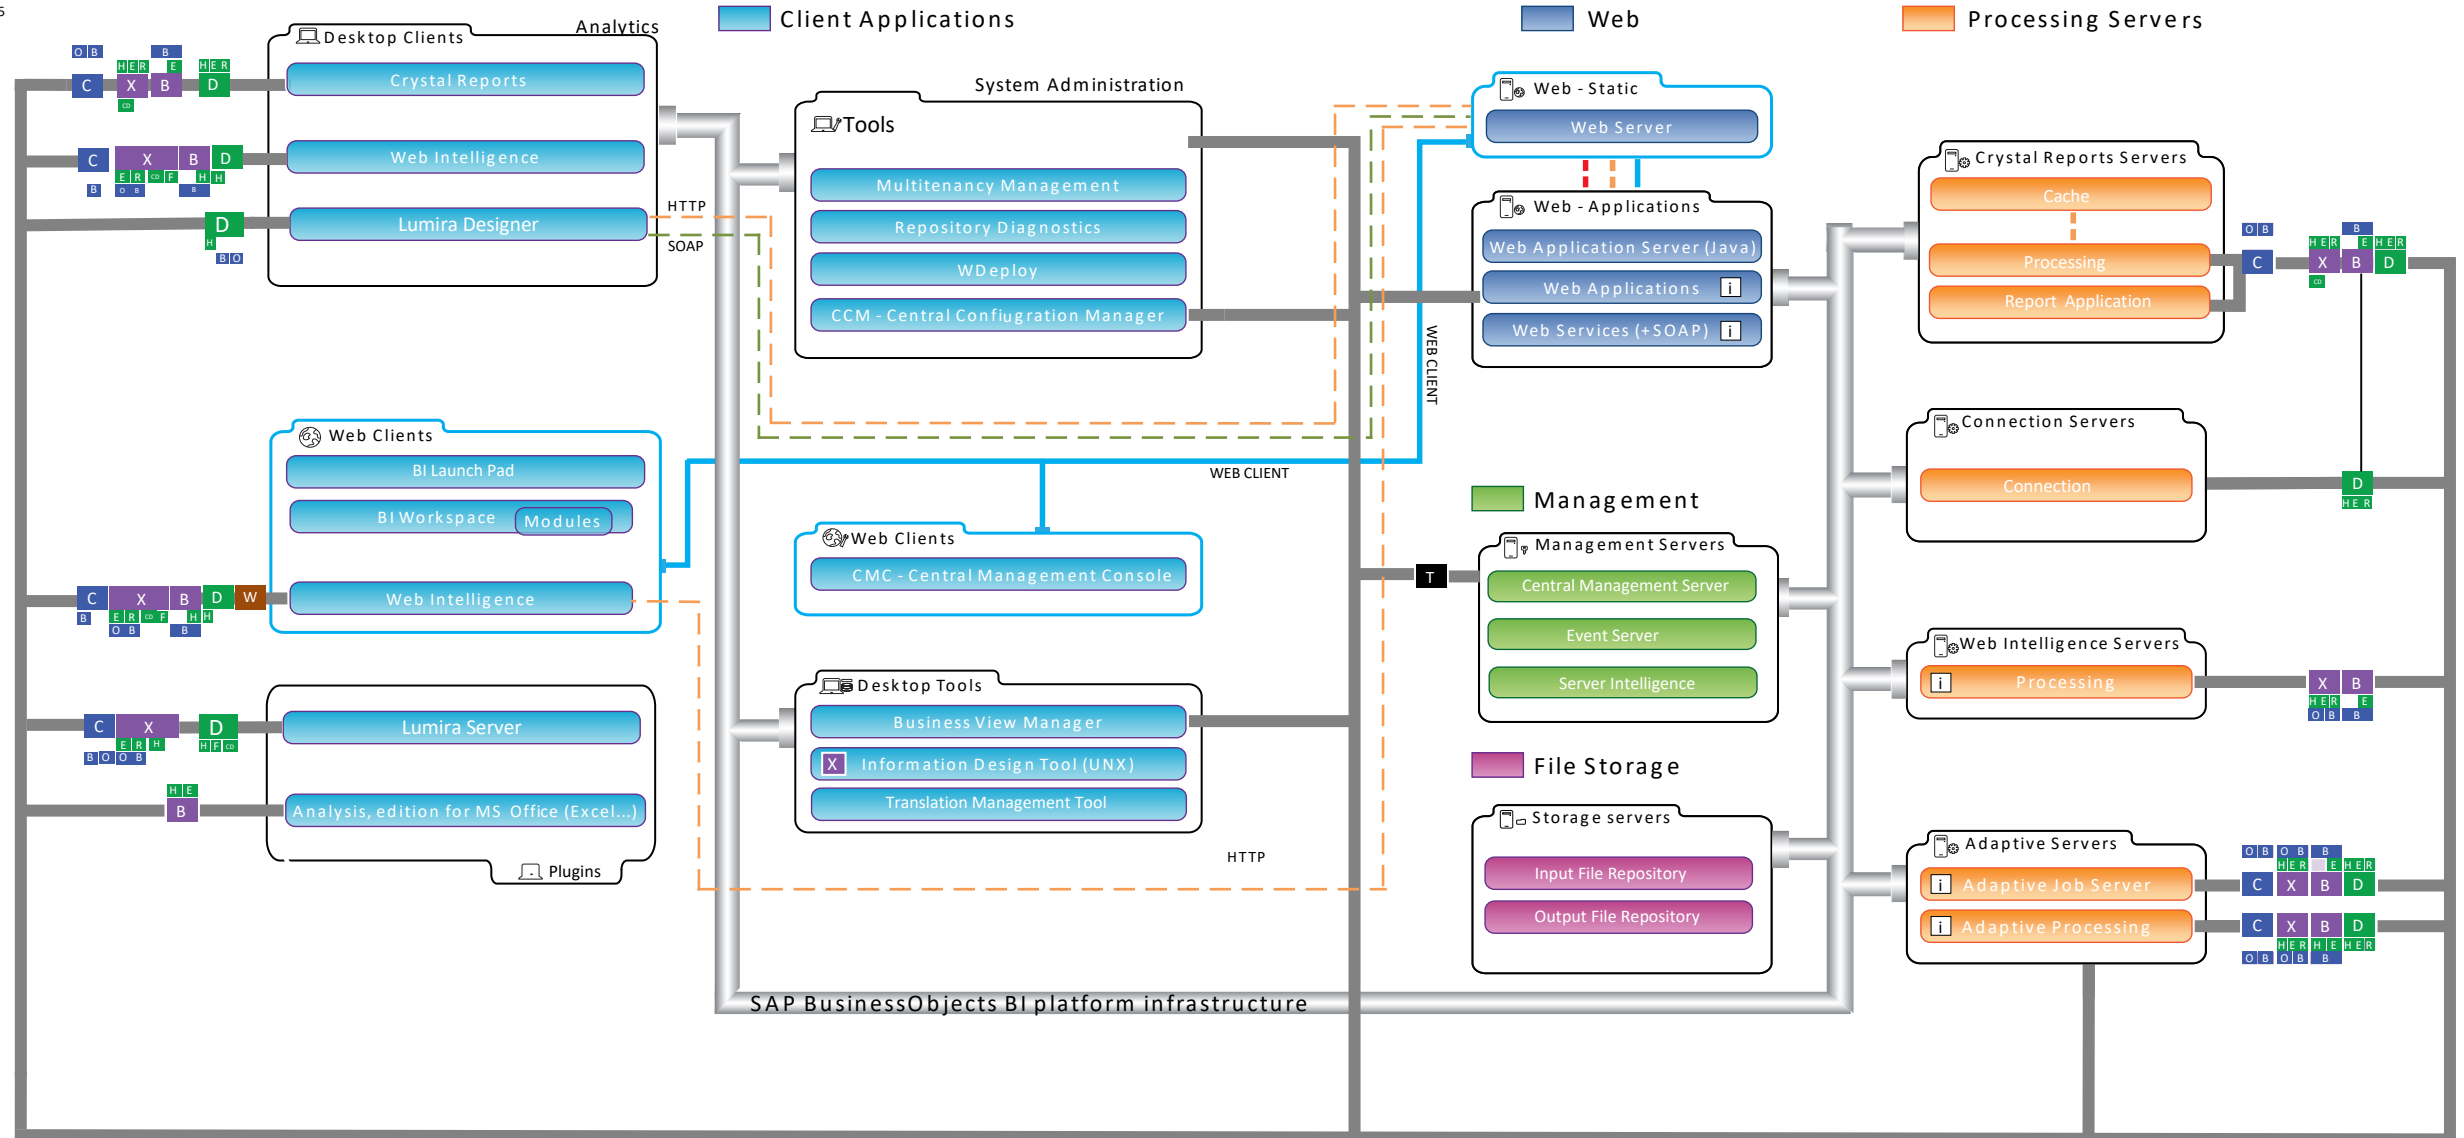

SAP BusinessObjects BI 2025 Architecture

March 2025

- Legend**
- D** Direct access to reporting databases
 - VXB** Via Universe to reporting databases
 - C** Via P or BW Cubes - semantic layer
 - T** Direct access to system databases
 - Via 3-tier architecture (using HTTP)
 - Via web services (Using SOAP)
 - Web applications
 - SAP BusinessObjects BI platform infrastructure 2025

- Legend**
- Semantic Layer
 - System Databases
 - Databases
 - CMS system Database
 - Auditing Data Store
 - Monitoring Database
 - Commentary Database

- Database Access**
- Secondary access via...
 - ...Primary direct access bus
 - Database bus